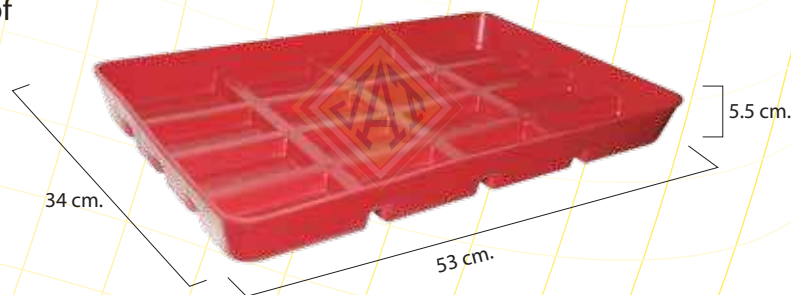

Plastic feed tray CIXX0104001

Initiation chicken tray

Get your chicks off to a strong start and help prevent feed waste during the first days of a new flock.

JAT trays help minimize feed loss and provide plenty of room for birds to gather and eat.

Features and benefits

- ◆ Larger size compared to the competition.
- ◆ Fast and easily stowed.
- ◆ 16 compartments that provides better feed distribution and reduced cost.
- ◆ Avoids food wastage
- ◆ Heavy-Duty design and construction.
- ◆ Ribbed bottom and sidewalls maximize strength while preventing feed loss. The ribbed design also reduces loss from chick scratching.
- ◆ Smooth surfaces make JAT trays easy to clean and disinfect to reduce the risk of disease.

Peso: 840 gr.

Material

Durability: Virgin High Density Polyethylene with Superior Impact / Wear Resistance.

Added U.V., antioxidants and UVR Protection for Extended Life.

Capacity

Feeds up to 100 chicks.

Substitute product

CDPX0104001
Pre starting feeder

Packing

Bag

- Capacity: 25 bags
- Weight: 25.0 kg
- Long: 35.0 cm
- Width: 54.0 cm
- Height: 56.0 cm

Complementary products

CTX0104001
11 Kgs Hanging
cone feeder

BAIP0104001
Automatic Round Drinker