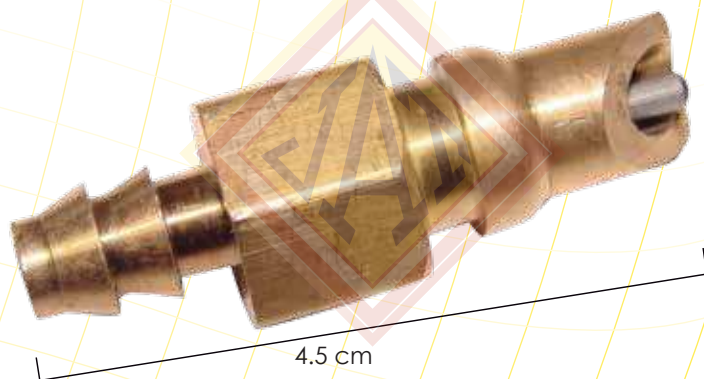

## Bronze nipple drinker with pivot for rabbit BPCO0204001

### Characteristics

- ◆ With 5/8 " pivot for installation.

### Capacity

- ◆ 1 Niple supplies 3 to 4 rabbits.

### Material

- ◆ Made of brass (Class I with a percentage less than 33% Zinc).

\*Sprue clip installation.