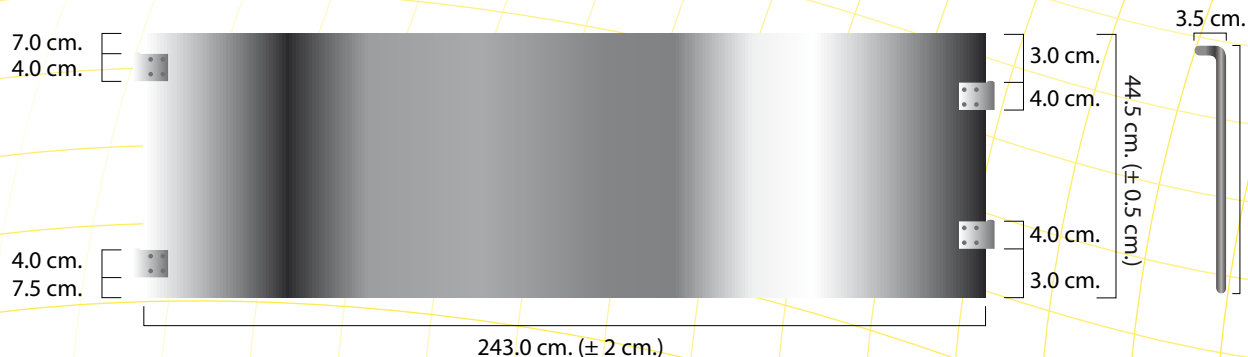

Reed round RDLX0104001

Characteristics

- ◆ Rounding to isolate.

Capacity

- ◆ 4 sheets of rounded rings for 1000 chicks.

Advantages

- ◆ Ideal for sexing, vaccinating and medicating chicks.

Material

- ◆ Galvanized sheet, caliber 22.
- ◆ Galvanized by immersion 60 gr / m²
- ◆ Weight: 4.085 Kg. (± 0.050 Kg.)

Packing

- Capacity: ___ pieces
- Weight: ___ kg.
- Long: ___ cms.
- Width: ___ cms.
- Height: ___ cms.