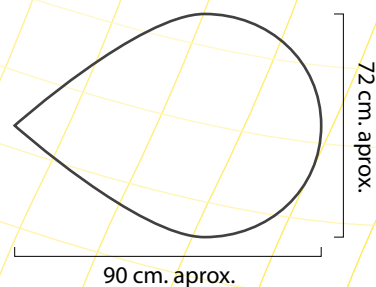

Reed round RDLX0104001

Characteristics

- ◆ Rounding to isolate.

Capacity

- ◆ 4 sheets of rounded rings for 1000 chicks.

Advantages

- ◆ Ideal for sexing, vaccinating and medicating chicks.

Material

- ◆ Galvanized sheet, caliber 22.
- ◆ Galvanized by immersion 60 gr / m²
- ◆ Weight: 4.085 Kg. (± 0.050 Kg.)

Packing

- Capacity: ___ pieces
- Weight: ___ kg.
- Long: ___ cms.
- Width: ___ cms.
- Height: ___ cms.