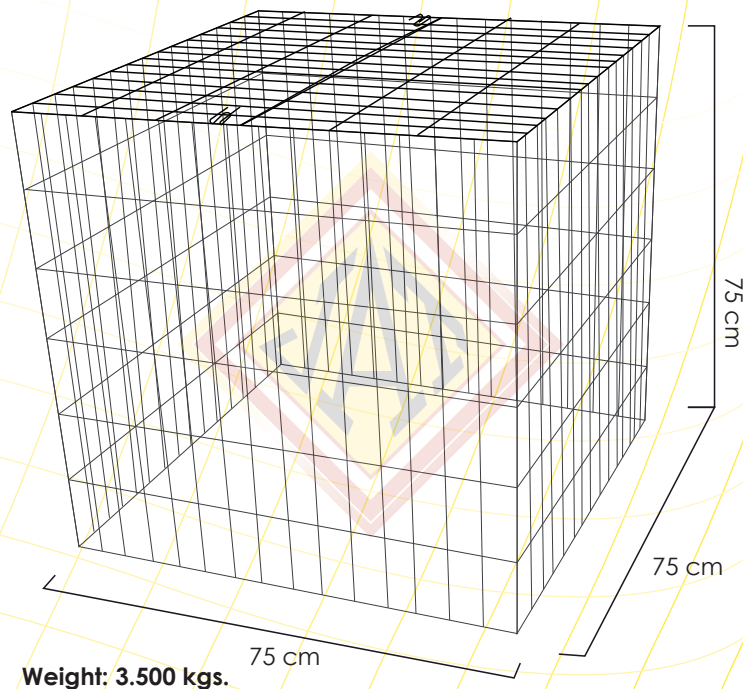

Cage for rooster RPGX0204001

Characteristics

- ◆ Manufactured in galvanized wire with grid of 5.0 cm x 12.5 cm.
- ◆ 75 cm high x 75 cm wide and 75 cm deep.
- ◆ Models with door of 37.0 cm x 75.0 cm.

Capacity

- ◆ 1 rooster.

Advantages

- ◆ Disarmable.
- ◆ Light.
- ◆ Easy drive.
- ◆ Resistant.

Material

- ◆ Galvanized wire caliber 12 and 14.

Weight: 3.500 kgs.

Packing

- Capacity: 1 pc.
- Weight: 3.5 kg.
- Long: 12 cms.
- Width: 75 cms.
- High: 75 cms.